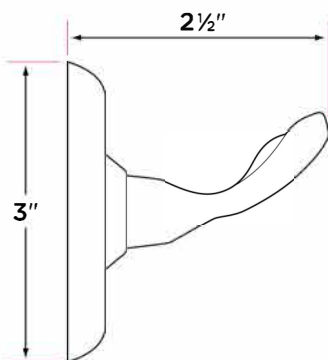

15 Satin Nickel

11P Vintage Bronze

DESCRIPTION	PRODUCT CODE	CASE
18" Towel Bar	PD-TB18	20
24" Towel Bar	PD-TB24	20
30" Towel Bar	PD-TB30	20
Towel Ring	PD-TR1	20
Single Post Paper Holder	PD-PH1	20
Two Post Pivot Paper Holder	PD-PH2PV	20
Robe Hook	PD-RH1	20

Spec Sheet

PD-TR1

PD-TB18

PD-TB24

PD-PH1

PD-TB30

PD-RH1

PD-PH2