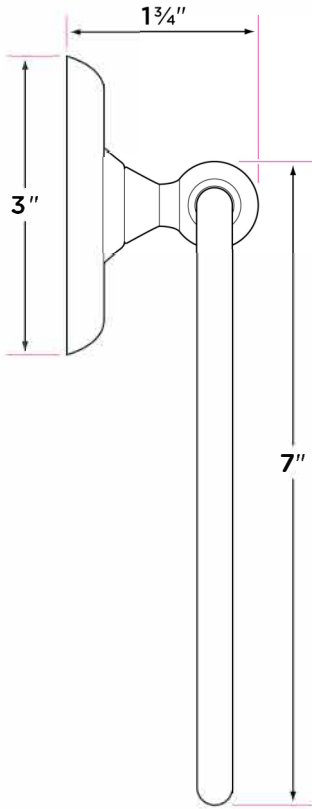

Pinedale Series

Materials: Brass, steel, and zinc

Concealed screw mounting with straight standard head fixing screw

Plated steel mounting brackets with two screws each

Nylon drywall screws included

Finishes

15 Satin Nickel

11P Vintage Bronze

DESCRIPTION	PRODUCT CODE	CASE
18" Towel Bar	PD-TB18	20
24" Towel Bar	PD-TB24	20
30" Towel Bar	PD-TB30	20
Towel Ring	PD-TR1	20
Single Post Paper Holder	PD-PH1	20
Two Post Pivot Paper Holder	PD-PH2PV	20
Robe Hook	PD-RH1	20

Spec Sheet

PD-TR1

PD-TB18

PD-TB24

PD-PH1

PD-TB30

PD-RH1

PD-PH2