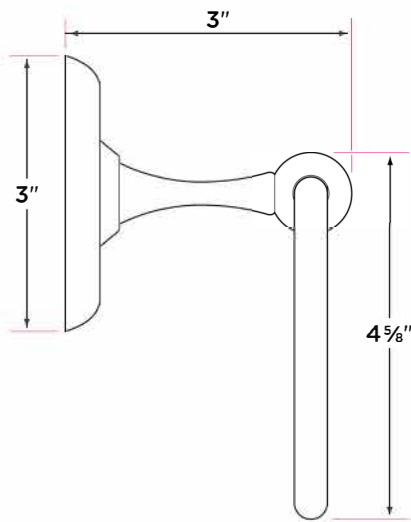

15 Satin Nickel

11P Vintage Bronze

DESCRIPTION	PRODUCT CODE	CASE
18" Towel Bar	PD-TB18	20
24" Towel Bar	PD-TB24	20
30" Towel Bar	PD-TB30	20
Towel Ring	PD-TR1	20
Single Post Paper Holder	PD-PH1	20
Two Post Pivot Paper Holder	PD-PH2PV	20
Robe Hook	PD-RH1	20

Spec Sheet

PD-TR1

PD-TB18

PD-TB24

PD-PH1

PD-TB30

PD-RH1

PD-PH2