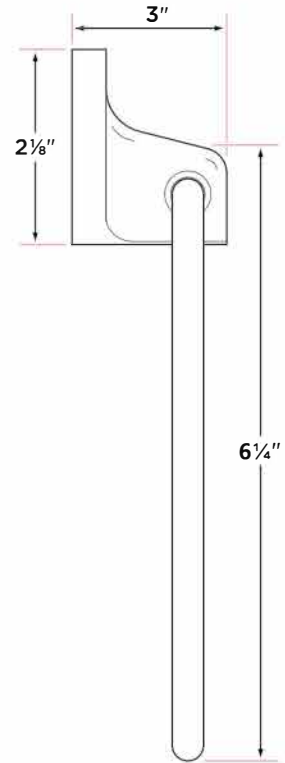

Sierra Series

Materials

Brass, steel, and zinc

Specifications

Concealed screw mounting with straight standard head fixing screw

Plated steel mounting brackets with two screws each

Nylon drywall screws included

Finishes

15 Satin Nickel

11P Vintage Bronze

26 Polished Chrome

DESCRIPTION	PRODUCT CODE	CASE
18" Towel Bar	SA-TB18	20
24" Towel Bar	SA-TB24	20
30" Towel Bar	SA-TB30	20
Towel Ring	SA-TR1	30
Single Post Paper Holder	SA-PH1	30
Two Post Paper Holder	SA-PH2PV	30
Robe Hook	SA-RH1	30

Spec Sheet

SA-TB18

SA-TR1

SA-TB24

SA-TB30

SA-RH1

SA-PH1

SA-PH2