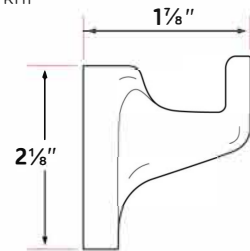

Finishes

15 Satin Nickel

11P Vintage Bronze

26 Polished Chrome

DESCRIPTION	PRODUCT CODE	CASE
18" Towel Bar	SA-TB18	20
24" Towel Bar	SA-TB24	20
30" Towel Bar	SA-TB30	20
Towel Ring	SA-TR1	30
Single Post Paper Holder	SA-PH1	30
Two Post Paper Holder	SA-PH2PV	30
Robe Hook	SA-RH1	30

Spec Sheet

SA-TB18

SA-TR1

SA-TB24

SA-TB30

SA-RH1

SA-PH1

SA-PH2