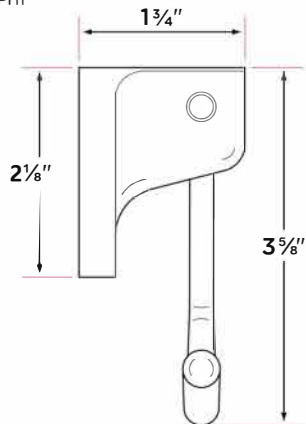

Finishes

15 Satin Nickel

11P Vintage Bronze

26 Polished Chrome

DESCRIPTION	PRODUCT CODE	CASE
18" Towel Bar	SA-TB18	20
24" Towel Bar	SA-TB24	20
30" Towel Bar	SA-TB30	20
Towel Ring	SA-TR1	30
Single Post Paper Holder	SA-PH1	30
Two Post Paper Holder	SA-PH2PV	30
Robe Hook	SA-RH1	30

Spec Sheet

SA-TB18

SA-TR1

SA-TB24

SA-TB30

SA-RH1

SA-PH1

SA-PH2