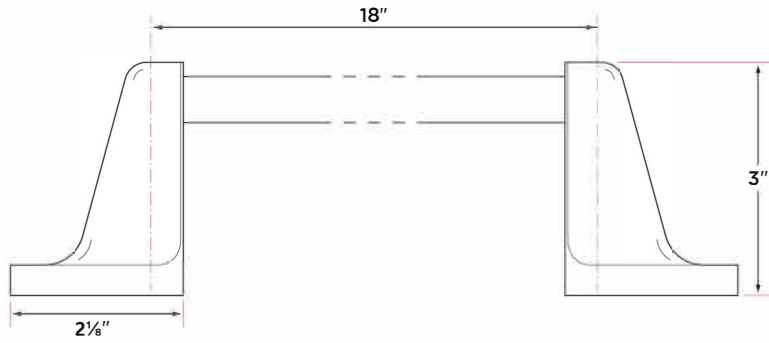

Spec Sheet

SA-TB18