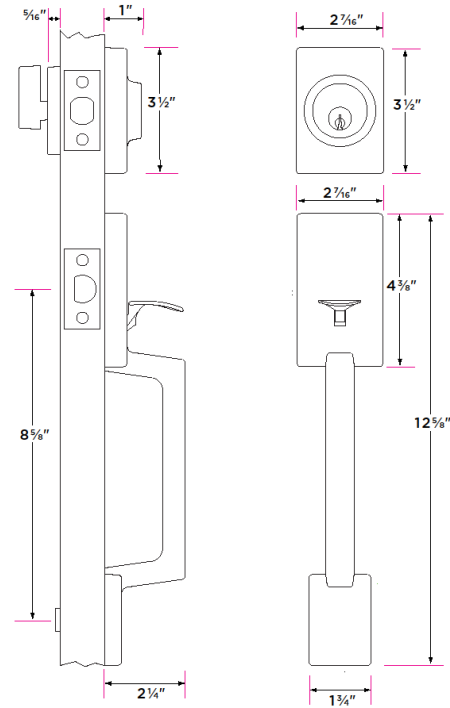

SH507

Stockholm Handleset

DESCRIPTION

PRODUCT CODE

CASE

Stockholm Handleset with Round Thumb Turn	SH507-R	6
Stockholm Handleset with Square Thumb Turn	SH507-S	6
Stockholm Dummy Handleset	SH500	6

Finishes

- 32D Stainless Steel
- 15 Satin Nickel
- FBL Flat Black
- 26 Polished Chrome
- 11P Vintage Bronze

Door Handing

Non-handed

Door Thickness

1 3/8" to 1 3/4"
Expansion pack available for 2 1/4" thick doors

Key Cylinder

5 pin KW1
5 pin SC1 option

Strike Plate

2 1/4" x 1 3/4" full-lip radius corner standard
2 1/4" x 1" deadbolt strike

Latch

2 1/4" x 1" radius corner faceplate
Adjustable 2 3/8" or 2 3/4"
1/2" latch throw
1" deadbolt throw
Cut resistant bolt with hardened steel rolling insert

Door Prep

Crossbore 2 1/8"
Edgebore 1"

Materials