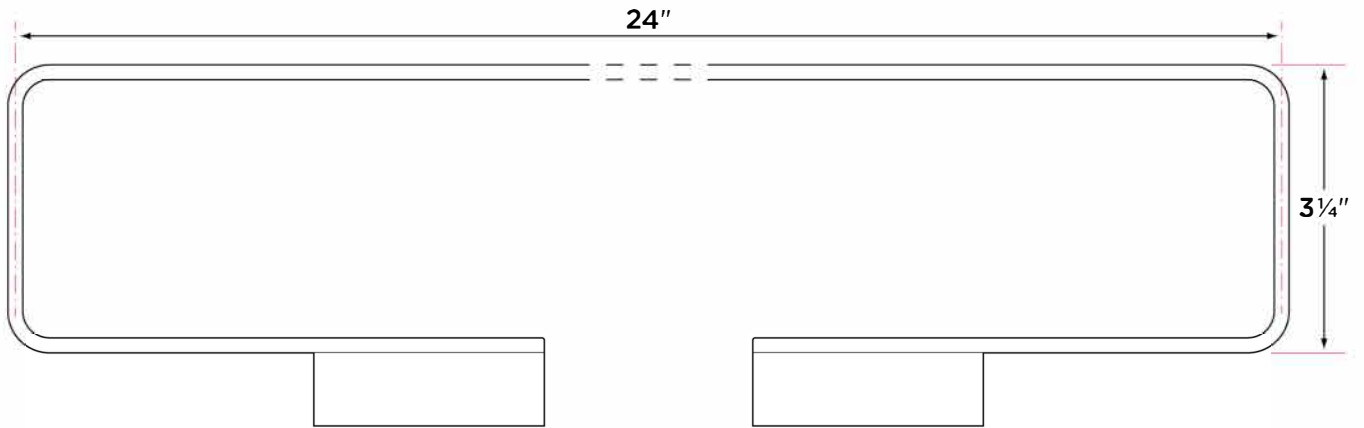

Vaasa Series

Materials: solid brass

Concealed screw mounting with straight standard head fixing screw

Plated steel mounting brackets with two screws each

Nylon drywall screws included

Finishes

15 Satin Nickel

26 Polished Chrome

SB Satin Brass

DESCRIPTION	PRODUCT CODE	CASE
24" Towel Bar	VS-TB24	20
Towel Ring	VS-TR1	20
Single Post Paper Holder	VS-PH1	20
Robe Hook	VS-RH1	20

Spec Sheet

VS-PH1

VS-TB24

VS-RH1