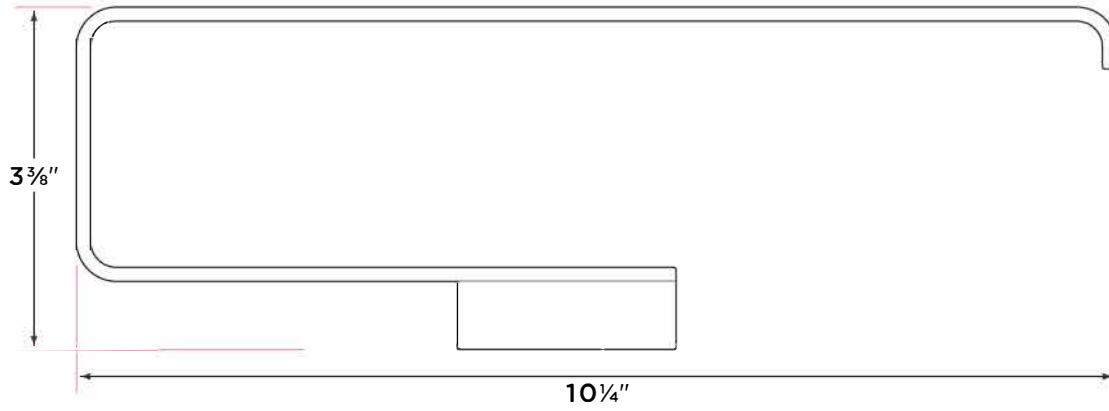

Vaasa Series

Materials: solid brass

Concealed screw mounting with straight standard head fixing screw

Plated steel mounting brackets with two screws each

Nylon drywall screws included

Finishes

15 Satin Nickel

26 Polished Chrome

SB Satin Brass

DESCRIPTION	PRODUCT CODE	CASE
24" Towel Bar	VS-TB24	20
Towel Ring	VS-TR1	20
Single Post Paper Holder	VS-PH1	20
Robe Hook	VS-RH1	20

Spec Sheet

VS-PH1

VS-TB24

VS-RH1