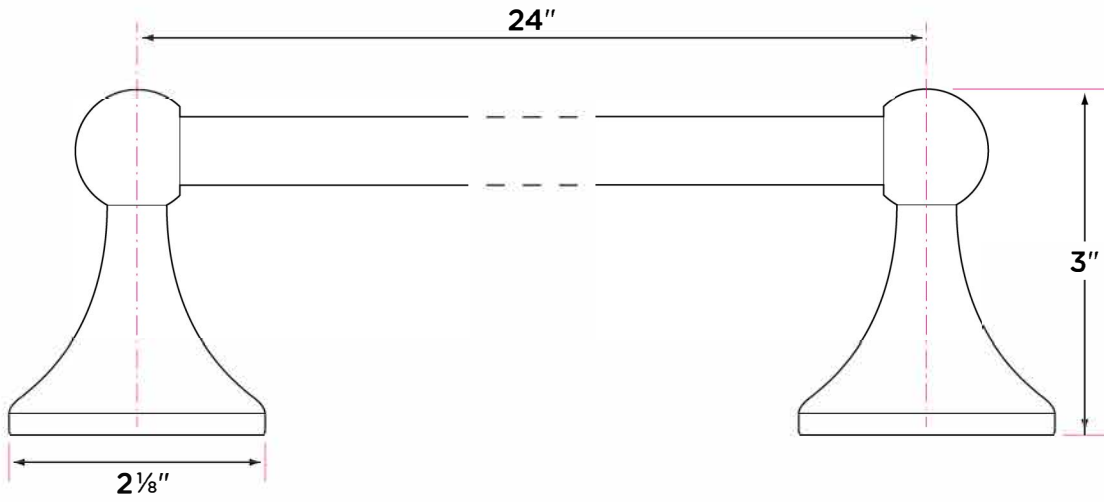

VT-TB18

VT-TB24

VT-TB32