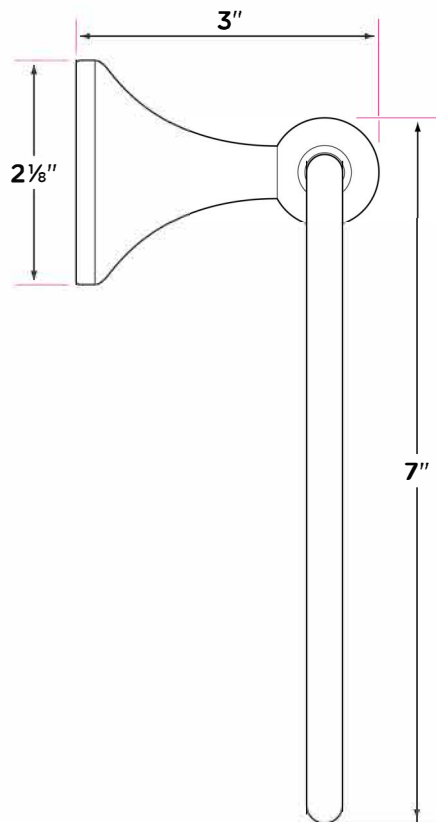

Ventura Series

Post materials: zinc

Towel bar tube material: brass

3" extension from wall

2 1/8" base

Concealed screw mounting with straight standard head fixing screw

Plated steel mounting brackets with two screws each

Nylon drywall screws included

Finishes

15 Satin Nickel

26 Polished Chrome

11P Vintage Bronze

FBL Flat Black

SB Satin Brass

DESCRIPTION	PRODUCT CODE	CASE
18" Towel Bar	VT-TB18	20
24" Towel Bar	VT-TB24	20
32" Towel Bar	VT-TB32	20
Towel Ring	VT-TR1	30
Single Post Paper Holder	VT-PH1	30
Two Post Paper Holder	VT-PH2	30
Robe Hook	VT-RH1	30

VT-PH1

VT-PH2

VT-RH1

VT-TR1

VT-TB18

VT-TB24

VT-TB32