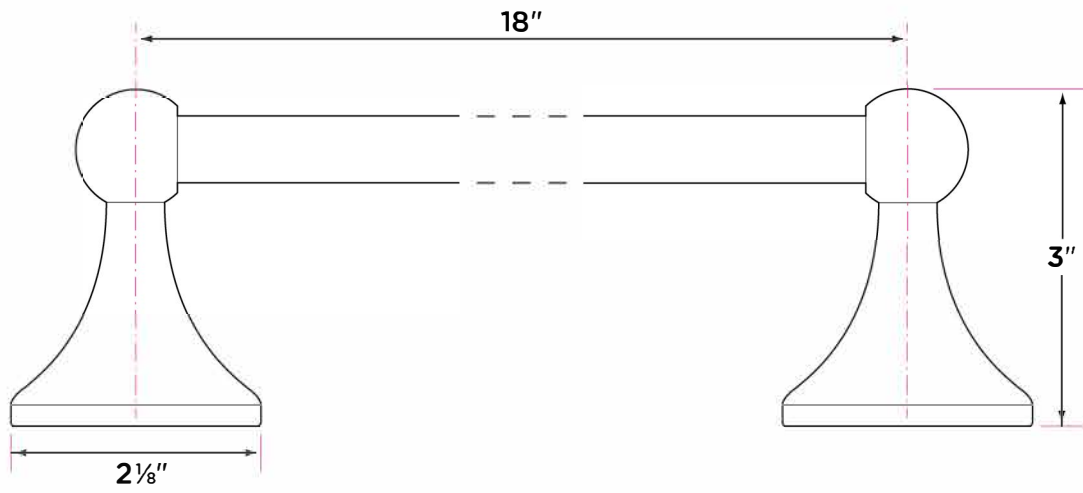

VT-TB18

VT-TB24

VT-TB32