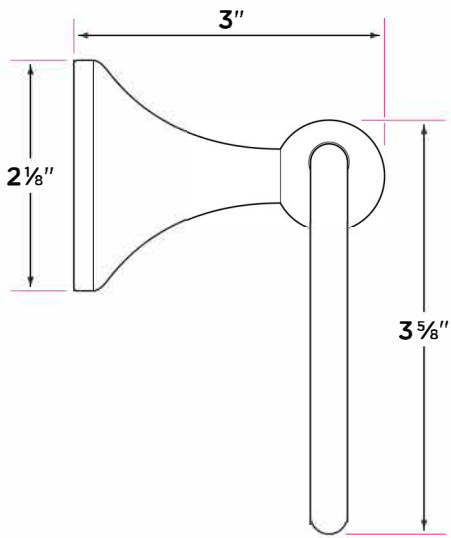

Ventura Series

Post materials: zinc

Towel bar tube material: brass

3" extension from wall

2 1/8" base

Concealed screw mounting with straight standard head fixing screw

Plated steel mounting brackets with two screws each

Nylon drywall screws included

Finishes

15 Satin Nickel

26 Polished Chrome

11P Vintage Bronze

FBL Flat Black

SB Satin Brass

DESCRIPTION	PRODUCT CODE	CASE
18" Towel Bar	VT-TB18	20
24" Towel Bar	VT-TB24	20
32" Towel Bar	VT-TB32	20
Towel Ring	VT-TR1	30
Single Post Paper Holder	VT-PH1	30
Two Post Paper Holder	VT-PH2	30
Robe Hook	VT-RH1	30

VT-PH1

VT-PH2

VT-RH1

VT-TR1

VT-TB18

VT-TB24

VT-TB32