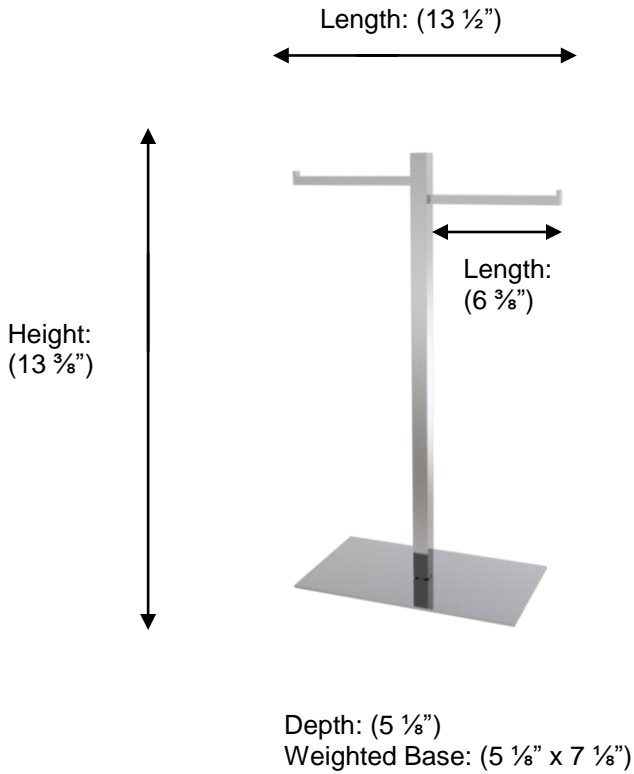

## 53508 FREESTANDING DOUBLE GUEST TOWEL HOLDER

### Description:

Freestanding Double Guest Towel Holder

### Material:

Brass

Country of Origin:

Portugal

All Dimensions are approximate