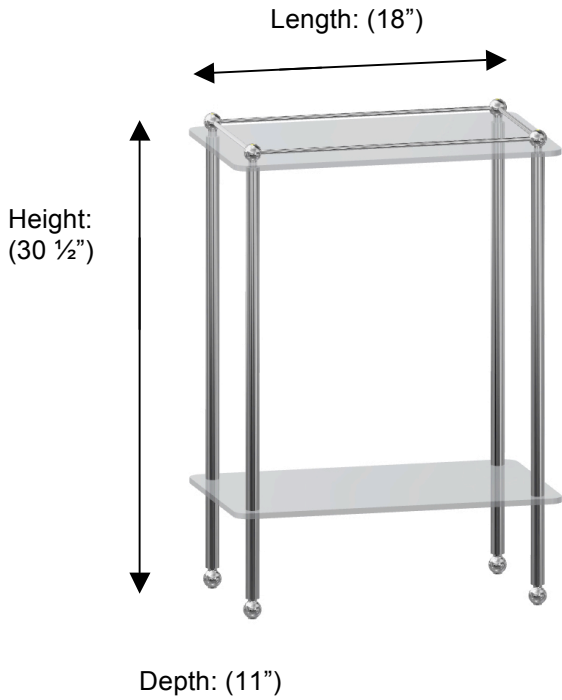

KINGSTON

66306 Freestanding Glass Shelf

Description:
Freestanding Glass Shelf

Finishes:

-  CR – Chrome
-  PV – Polished Brass
-  UB – Unlacquered Brass
-  NI – Polished Nickel
-  ES – Satin Nickel
-  GD – Gold

Material:

Brass
Clear glass

Country of Origin:

Portugal

All Dimensions are approximate