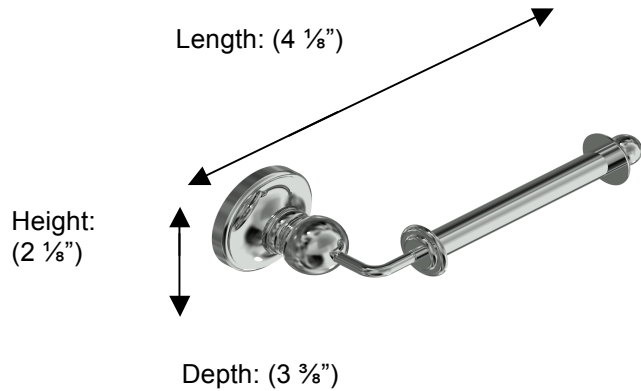

OLYMPIA

69324 Toilet Roll Holder without Lid

**Description:**

Toilet roll holder without lid

Finishes:

-  CR – Chrome
-  PV – Polished Brass
-  UB – Unlacquered Brass
-  NI – Polished Nickel
-  ES – Satin Nickel
-  GD – Gold

Material:

Brass

Backplate Diameter: (2 1/8")

Method of Fixing:

Direct to wall

Country of Origin:

Portugal

All Dimensions are approximate