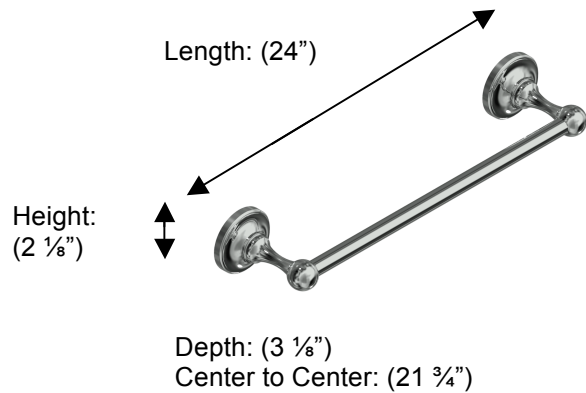

OLYMPIA 69346 Towel Rail, 24"

Description:
Towel Rail, 24"

Finishes:

-  CR – Chrome
-  PV – Polished Brass
-  UB – Unlacquered Brass
-  NI – Polished Nickel
-  ES – Satin Nickel
-  GD – Gold

Material:
Brass

Backplate Diameter: (2 1/8")

Method of Fixing:
Direct to wall

Country of Origin:

Portugal

All Dimensions are approximate