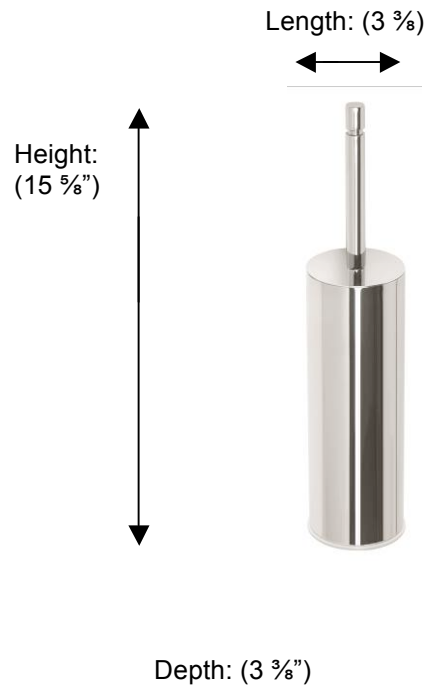

### PX167 WC Brush Holder

**Description:**

WC Brush Holder

**Finishes:**

-  CR – Chrome
-  PV – Polished Brass
-  UB – Unlacquered Brass
-  MB – Matte Black
-  NI – Polished Nickel
-  ES – Satin Nickel
-  GD – Gold

**Material:**

Brass  
Plastic brush

**Method of Attachment:**

Direct to wall

Country of Origin:

Portugal

All Dimensions are approximate