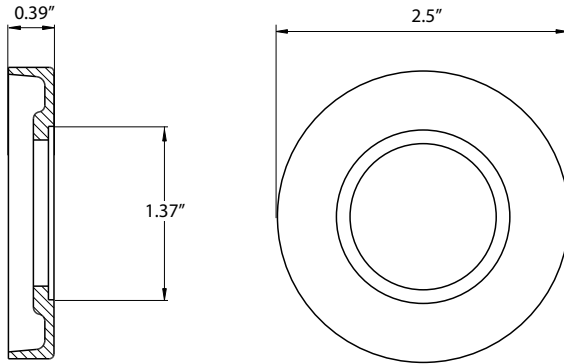

Circolo Deadbolt

> Design code: CLO-DB

> Material: Forged Brass

> Function: Single Cylinder, Double Cylinder

Circolo Deadbolt