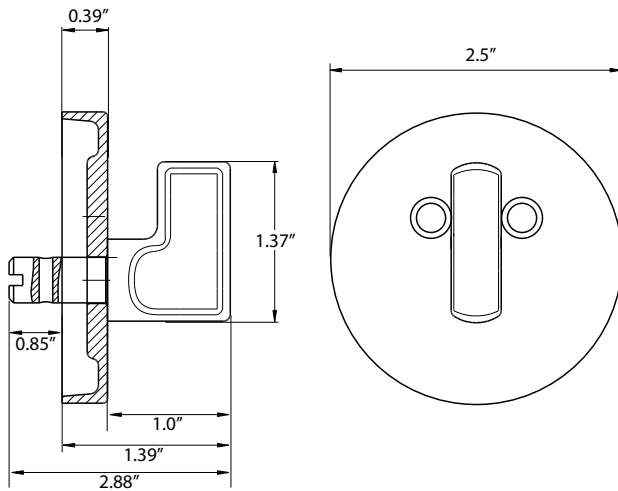

Circolo Deadbolt

> Design code: CLO-DB

> Material: Forged Brass

> Function: Single Cylinder, Double Cylinder

Circolo Deadbolt