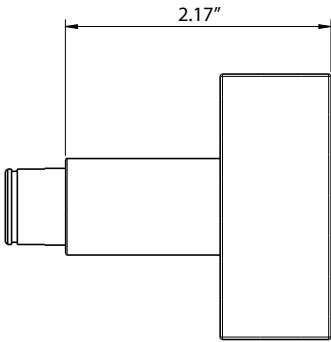

TECHNICAL SPECIFICATIONS

Quadrato Crystal Knob

- > Design code: QDC
- > Material: Forged Brass

Quadrato Crystal Knob