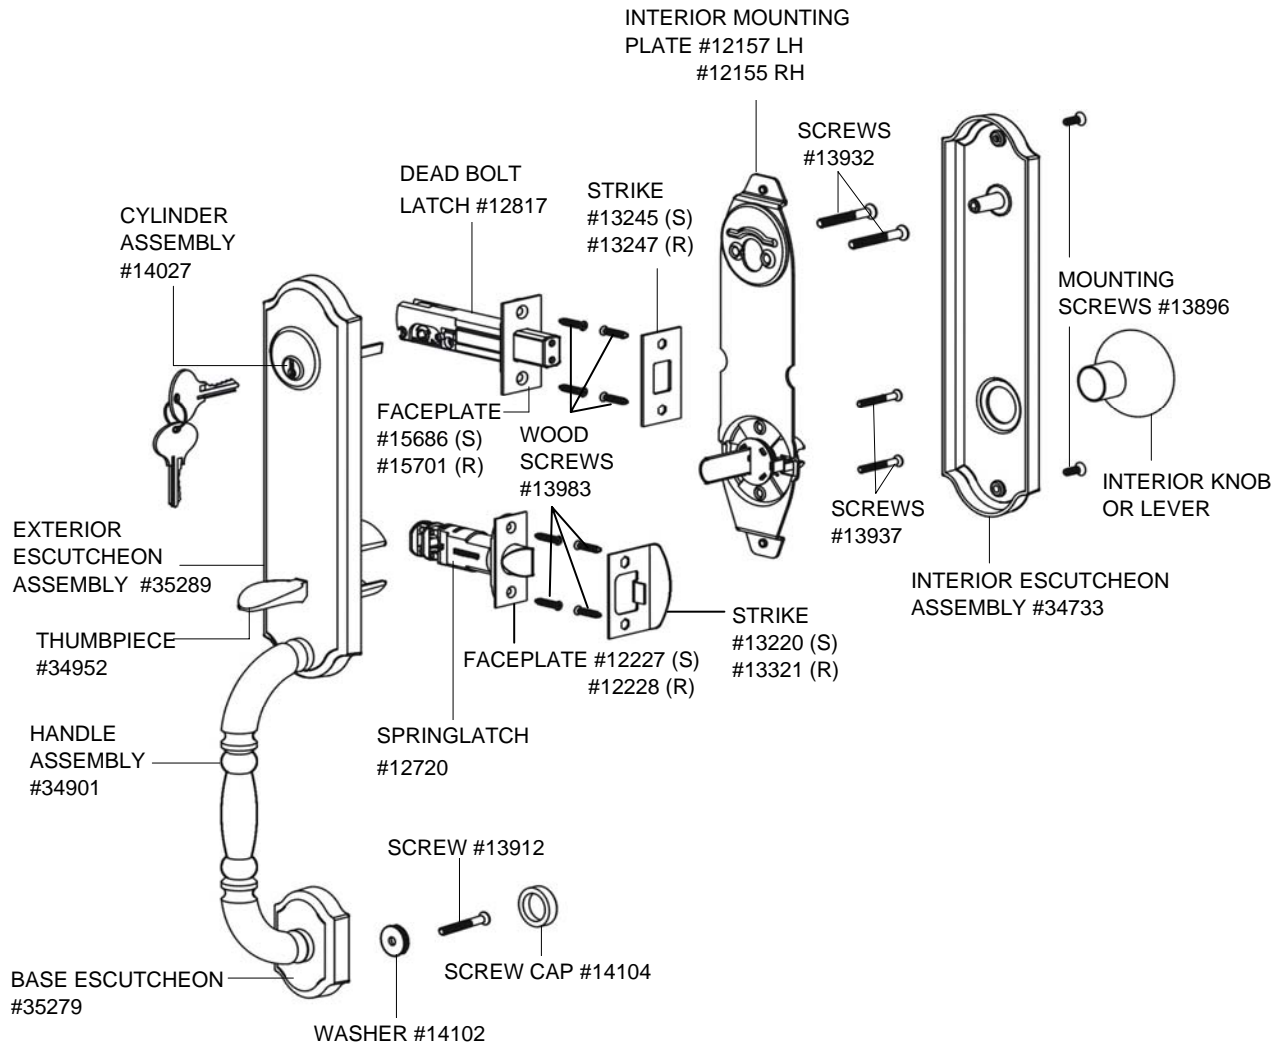

**Mansion**

6651 Single Cylinder

\* Finishes available: (N, 1, P)

**Note:** Exterior Handle Assembly and Interior Assembly accommodates standard door thickness 1 3/4" to 2" (44-51 mm)

Latch & Strike Screws	
Wood Door & Jamb (8 Each)	13983
Metal Door & Jamb (8 Each)	13903
3" Wood Screw (2 Each)	13969

Cylinder Assembly	Cylinder Assembly			Knob & Lever Styles	
	Single	Double	Dummy	Interior Knob/Lever	Style
Cylinder Assembly	14027	14746	N/A	12013	Impresa Knob
Cylinder Tailpiece	14568	14745	N/A	12017	Julienne Knob
Cylinder Retaining Screw	13910	13910	13910	20066	Right Hand Bordeaux Lever
Cylinder Cap	14247	14247	14247	20065	Left Hand Bordeaux Lever
Cylinder Pin Drive	14041	14041	14041	26050	Non-Handed Legacy Lever