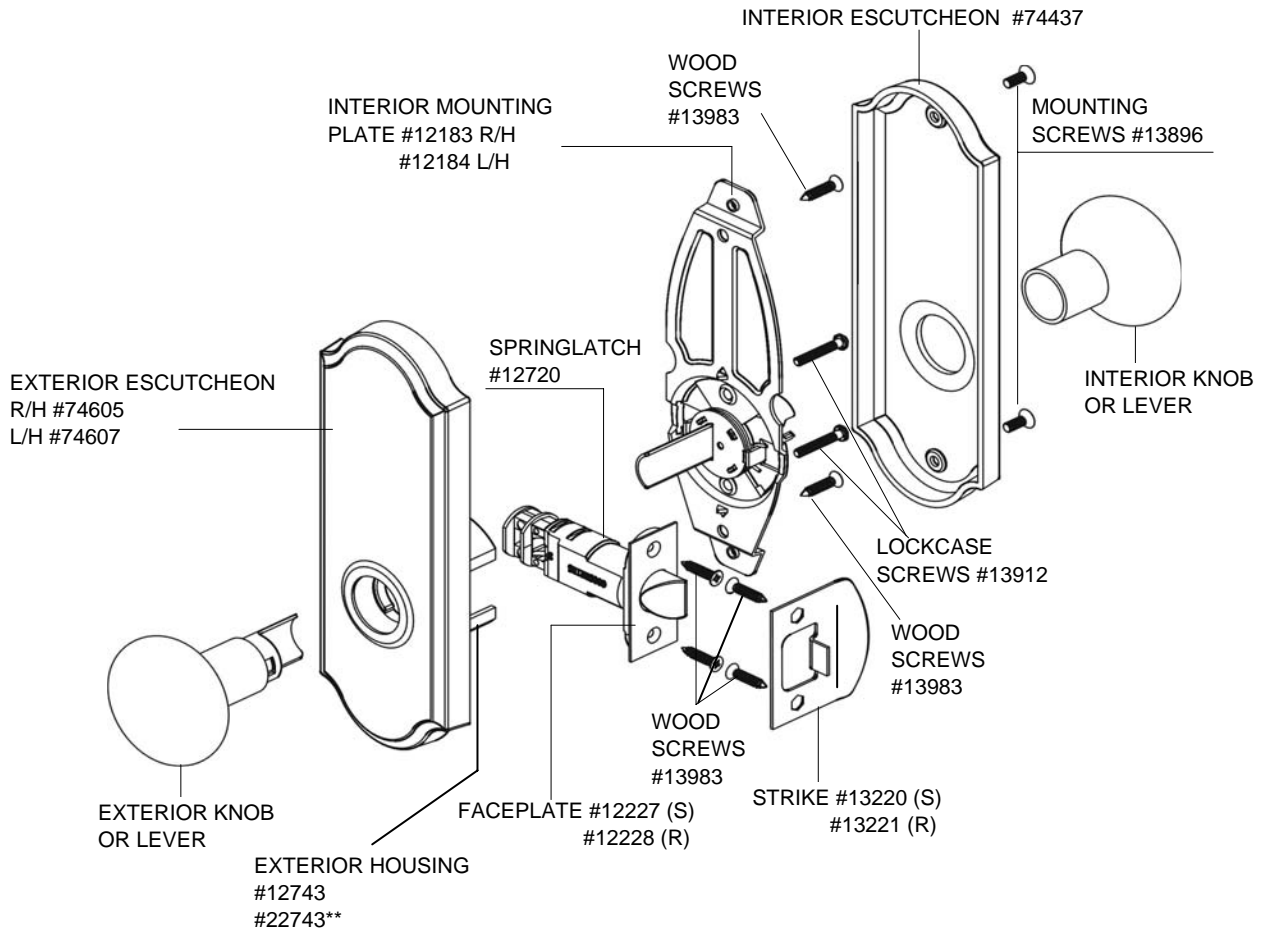

Passage (Closet/Hall)
7200 (Sutton)

* Finishes available: (R, H, 1, 2, P)

Latch & Strike Screws		
Wood Door & Jamb		13983
Metal Door		13903
Metal Jamb		13902
Knob & Lever Styles		
Inner	Knob/Lever Style	Outer
12219	Wexford Knob	12223
12283	Durham Knob	12285
12230	Right Hand Carlow Lever	12229
12215	Left Hand Carlow Lever	12235
12301	**Non-Handed Waterford Lever	12303
12305	**Non-Handed Monaghan Lever	12307

Note: Exterior Housing and Interior Spindle & Backplate accomodates standard door thickness 1 3/8" to 1 3/4" (35-44 mm)

** Housing Assembly for all Lever Keylocks

Springlatch			
		Knob	Lever
7200	Convertible Backset	12720	32720
	2 3/8" to 2 3/4" (60-70 mm)		