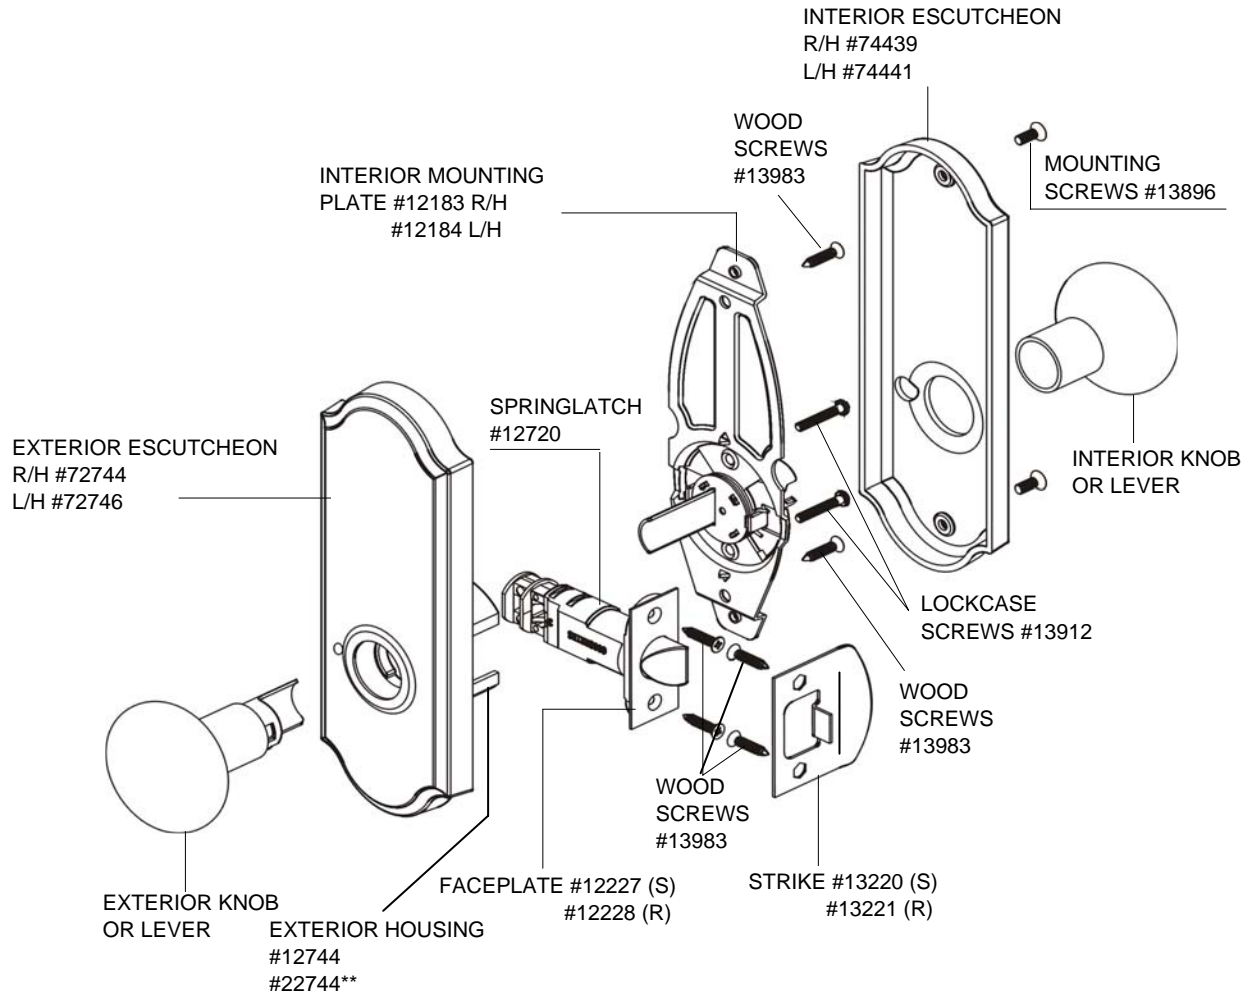

Privacy (Bath/Bedroom)
7210 (Sutton)

* Finishes available: (R, H, 1, 2, P)

Latch & Strike Screws		
Wood Door & Jamb		13983
Metal Door		13903
Metal Jamb		13902
Knob & Lever Styles		
Interior	Knob/Lever Style	Exterior
12219	Wexford Knob	12223
12283	Durham Knob	12285
12230	Right Hand Carlow Lever	12229
12215	Left Hand Carlow Lever	12235
12301	**Non-Handed Waterford Lever	12303
12305	**Non-Handed Monaghan Lever	12307

Note: Exterior Housing and Interior Spindle & Backplate accomodates standard door thickness 1 3/8" to 1 3/4" (35-44 mm)

** Housing Assembly for Straight Levers

Springlatch			
		Knob	Lever
7210	Convertible Backset 2 3/8" to 2 3/4" (60-70 mm)	12720	32720