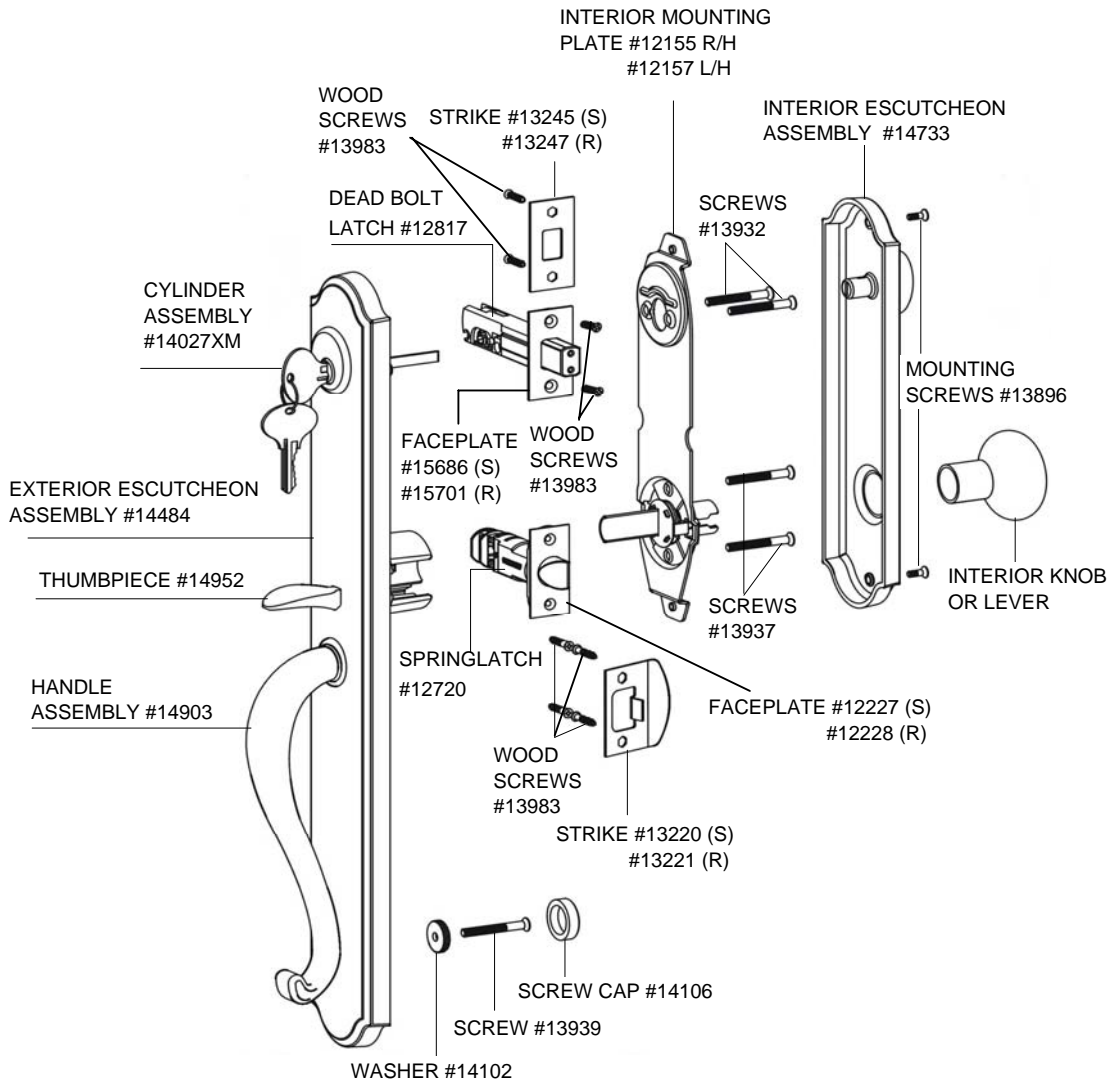

**Wiltshire**

7680 Single Cylinder

\* Finishes available: (R, H, 1, 2, P)

**Note:** Exterior Handle Assembly & Interior Assembly accomodates standard door thickness 1 3/4" to 2" (44-51 mm)

<b>Latch &amp; Strike Screws</b>	
Wood Door & Jamb (8 Each)	13983
Metal Door & Jamb (8 Each)	13903
3" Wood Screw (2 Each)	13969

<b>Cylinder Assembly</b>	<b>Cylinder Assembly</b>			<b>Knobs &amp; Levers</b>	
	<b>Single</b>	<b>Double</b>	<b>Dummy</b>	<b>Interior Knob/Lever</b>	<b>Knob/Lever Style</b>
Cylinder Assembly	14027XM	14746XM	N/A	12219	Wexford Knob
Cylinder Tailpiece	14568	14745	N/A	12283	Durham Knob
Cylinder Retaining Screw	13910	13910	13910	12230	Right Hand Carlow Lever
Cylinder Cap	14247	14247	14247	12215	Left Hand Carlow Lever
Cylinder Pin Drive	14041	14041	14041	12301	Non-Handed Waterford Lever
				12305	Non-Handed Monaghan Lever